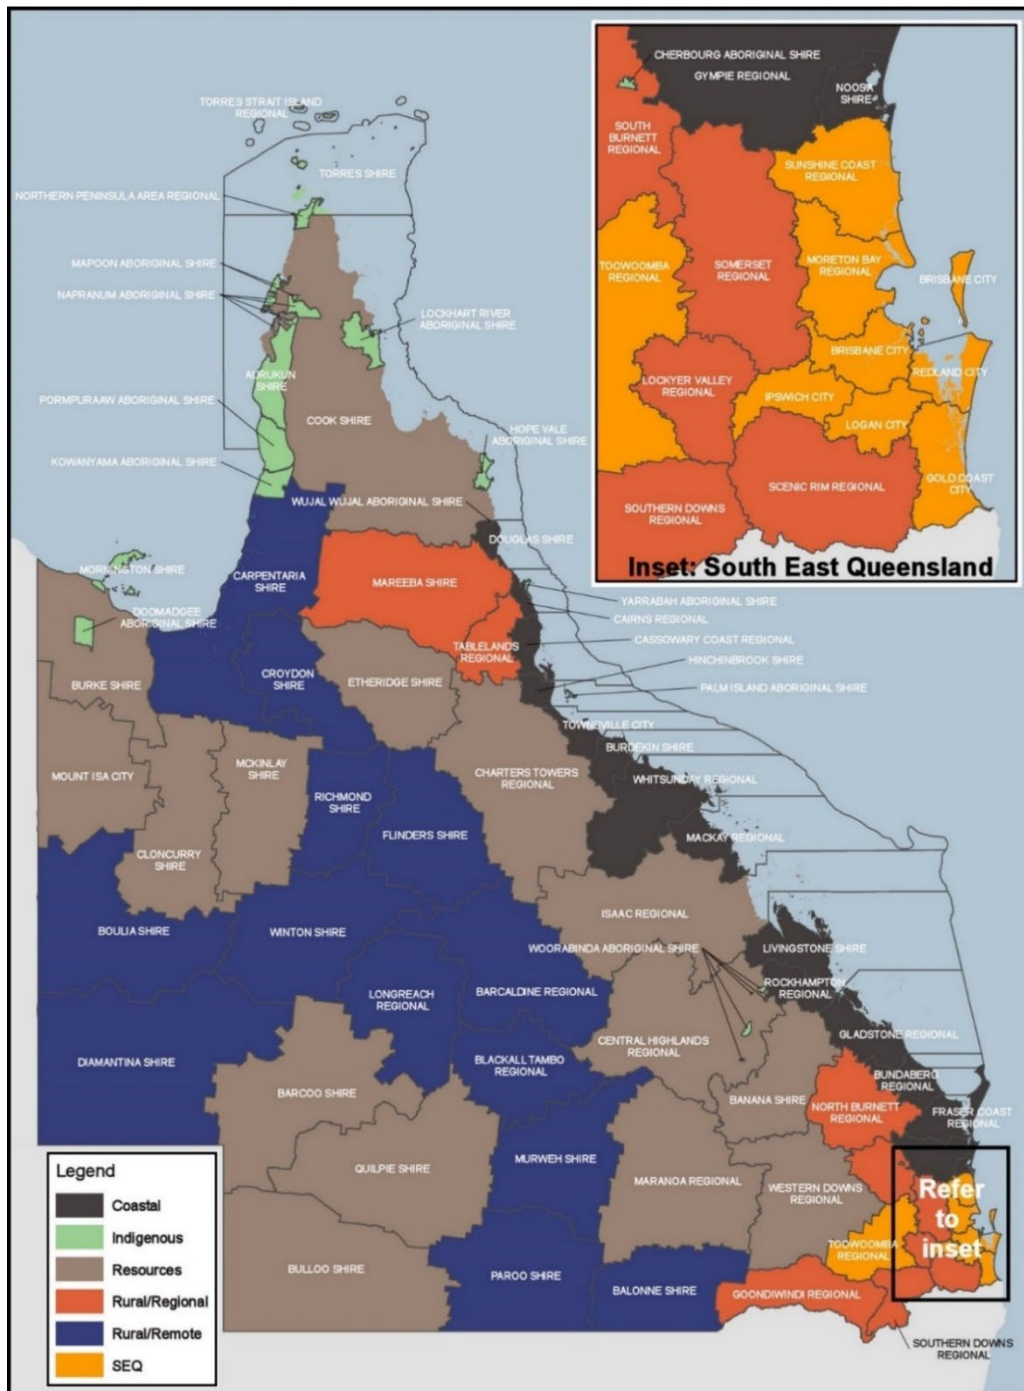

# D. Map of Queensland local government segments

Figure D1  
Geographical location – by local government segments

Note: SEQ – South East Queensland.

Source: Spatial Services, Department of State Development, Infrastructure, Local Government and Planning.