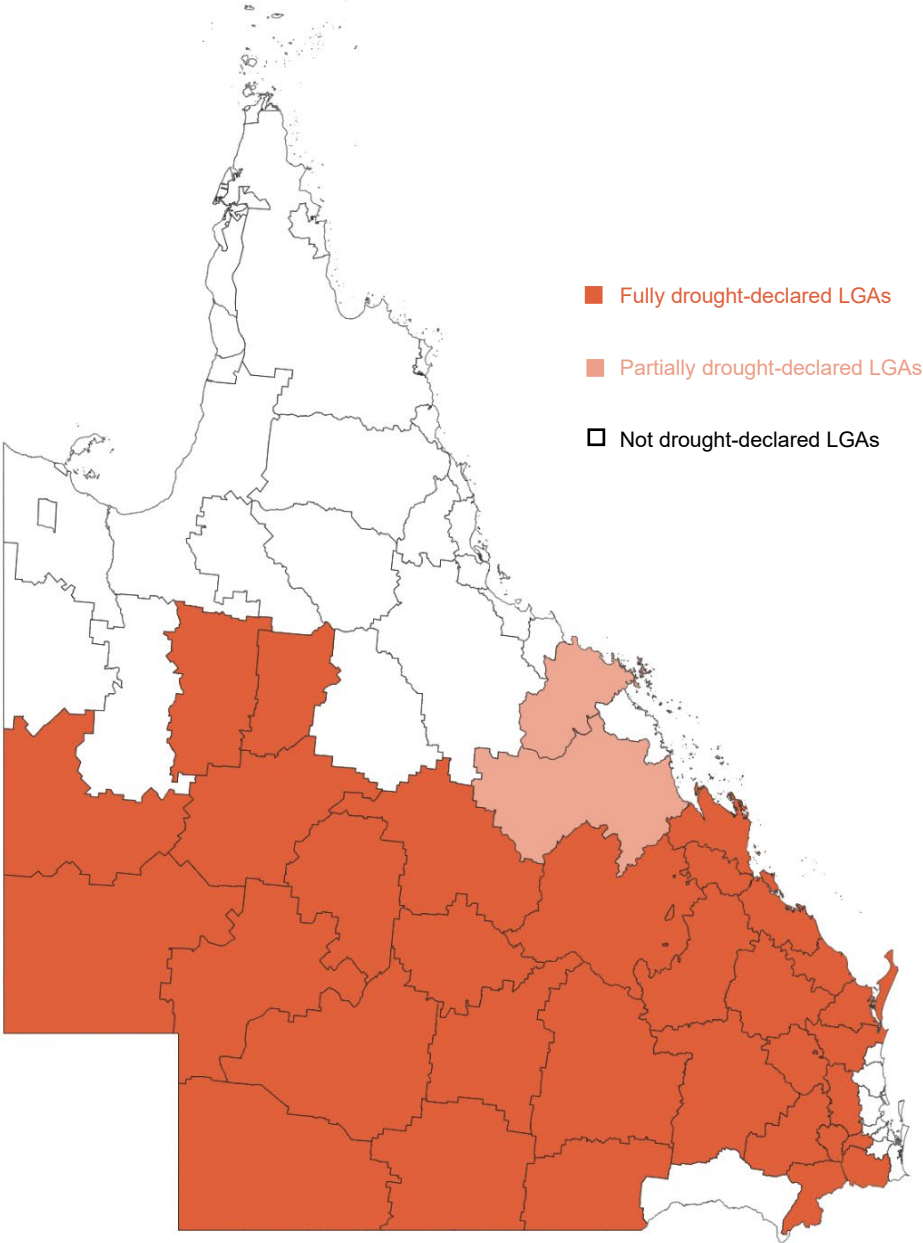

G. Drought map

Figure G1 shows the drought status of Queensland local government areas as at 1 August 2021.

Figure G1
Queensland drought-declared areas

Note: LGA—local government areas.

Source: Compiled by the Queensland Audit Office from Department of Environment and Science information.